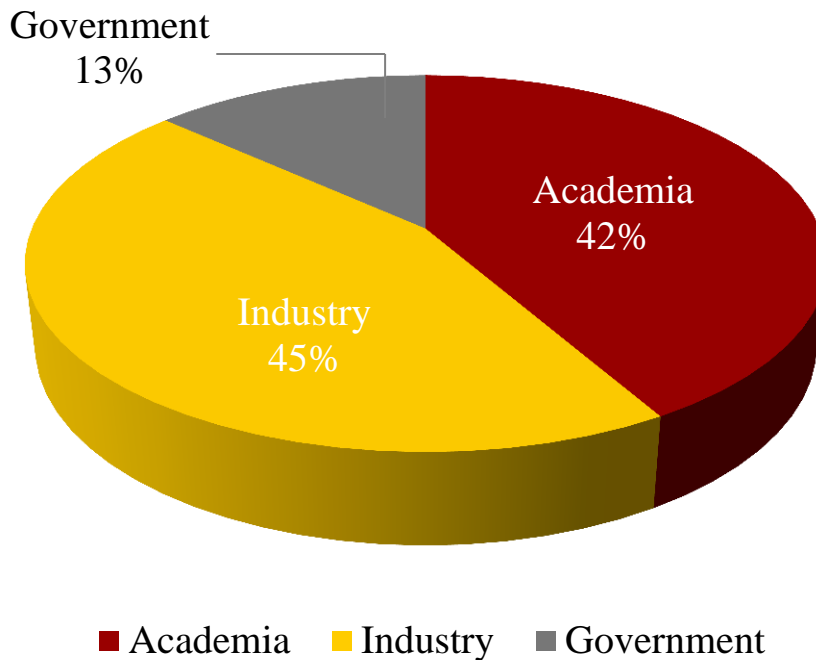

Career Placement (PhD Graduates)

CIVIL

Institutions where Viterbi Graduates (Civil) are placed:

ACADEMIA

- USC
- Cal Tech
- MIT
- University of Central Florida
- Syracuse University
- University of Illinois, Urbana-Champaign
- Purdue University
- California State Universities