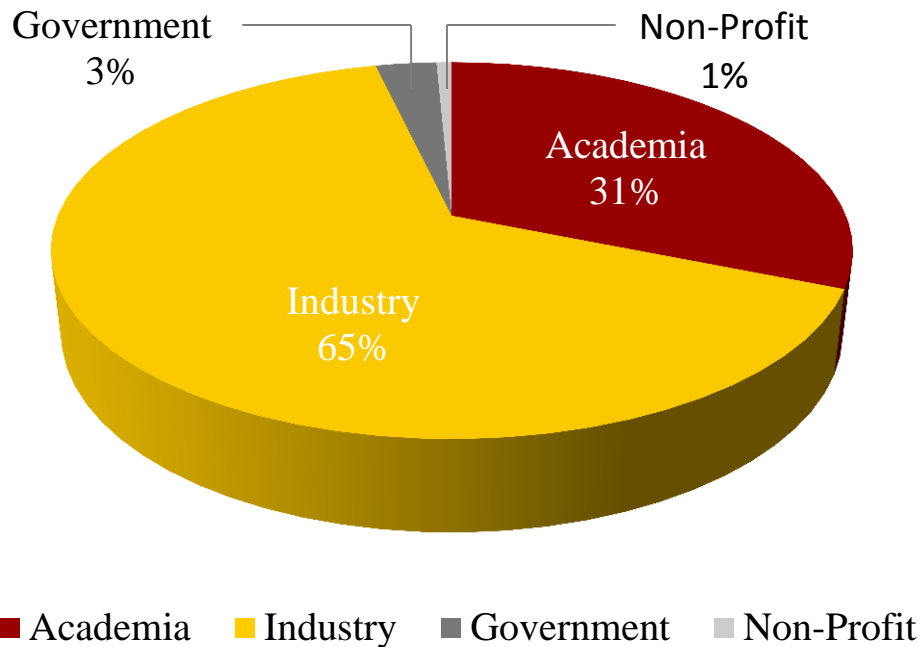

USC Viterbi

School of Engineering

Career Placement (PhD Graduates)

COMPUTER SCIENCE

Institutions where Viterbi Graduates (CS) are placed:

ACADEMIA

- USC
- Cal Tech
- MIT
- Stanford University
- Johns Hopkins University
- Duke University
- Harvard University
- Georgia Tech
- UC Berkeley
- UCLA
- Oxford University
- Yale University