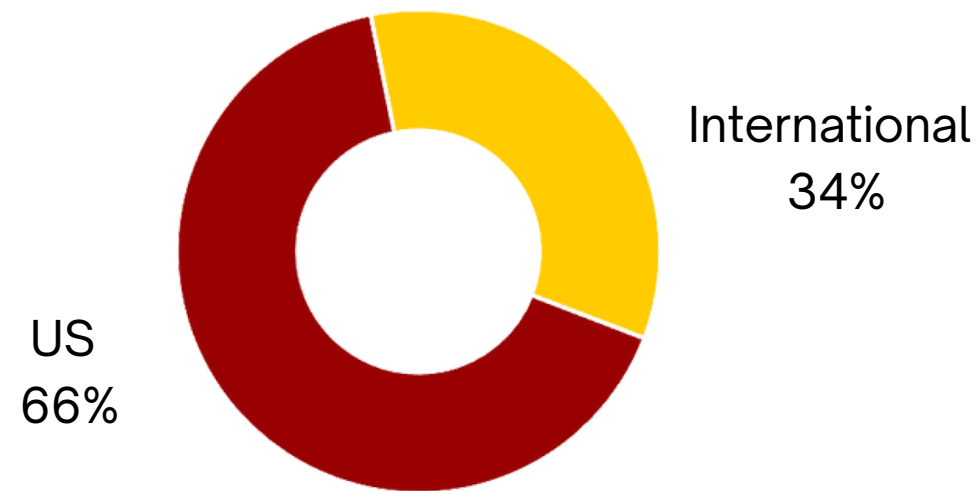

FACTS AND FIGURES

Aerospace and Mechanical Engineering

USC Viterbi
School of Engineering

Program(s): Aerospace Engineering,
Mechanical Engineering

Graduate Student Overview

*** Source: Based on Spring 2022 enrollment data*

COUNTRY OF ORIGIN

CLASS SNAPSHOT

389 Students Enrolled

ONLINE OR ON CAMPUS

DEGREE OBJECTIVE

95% Master's

5% PhD

WITHIN 6 MONTHS OF GRADUATION..