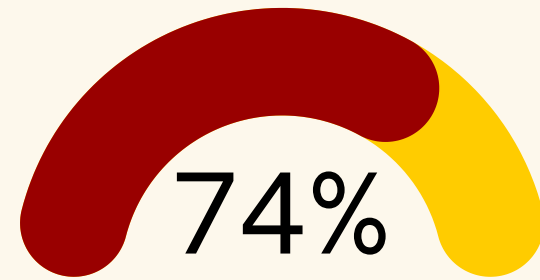

COUNTRY OF ORIGIN

CLASS SNAPSHOT

389 Students Enrolled

ONLINE OR ON CAMPUS

DEGREE OBJECTIVE

95% Master's

5% PhD

WITHIN 6 MONTHS OF GRADUATION..