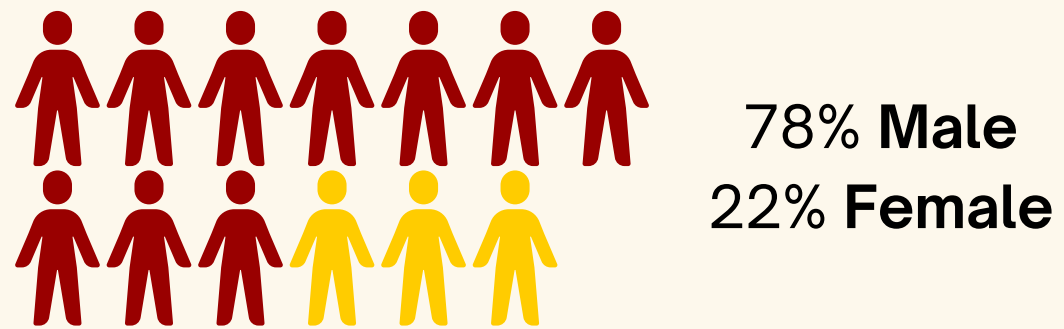

CLASS SNAPSHOT