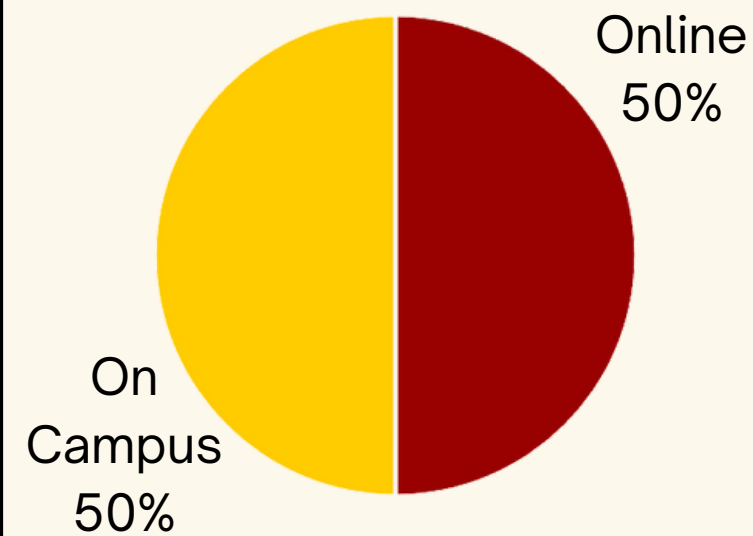

FACTS AND FIGURES

Aerospace and Mechanical Engineering

USC Viterbi
School of Engineering

Program(s): Aerospace Engineering,
Mechanical Engineering

Graduate Student Overview

*** Source: Based on Spring 2022 enrollment data*

COUNTRY OF ORIGIN

CLASS SNAPSHOT

389 Students Enrolled

ONLINE OR ON CAMPUS

DEGREE OBJECTIVE

95% Master's

5% PhD

WITHIN 6 MONTHS OF GRADUATION..